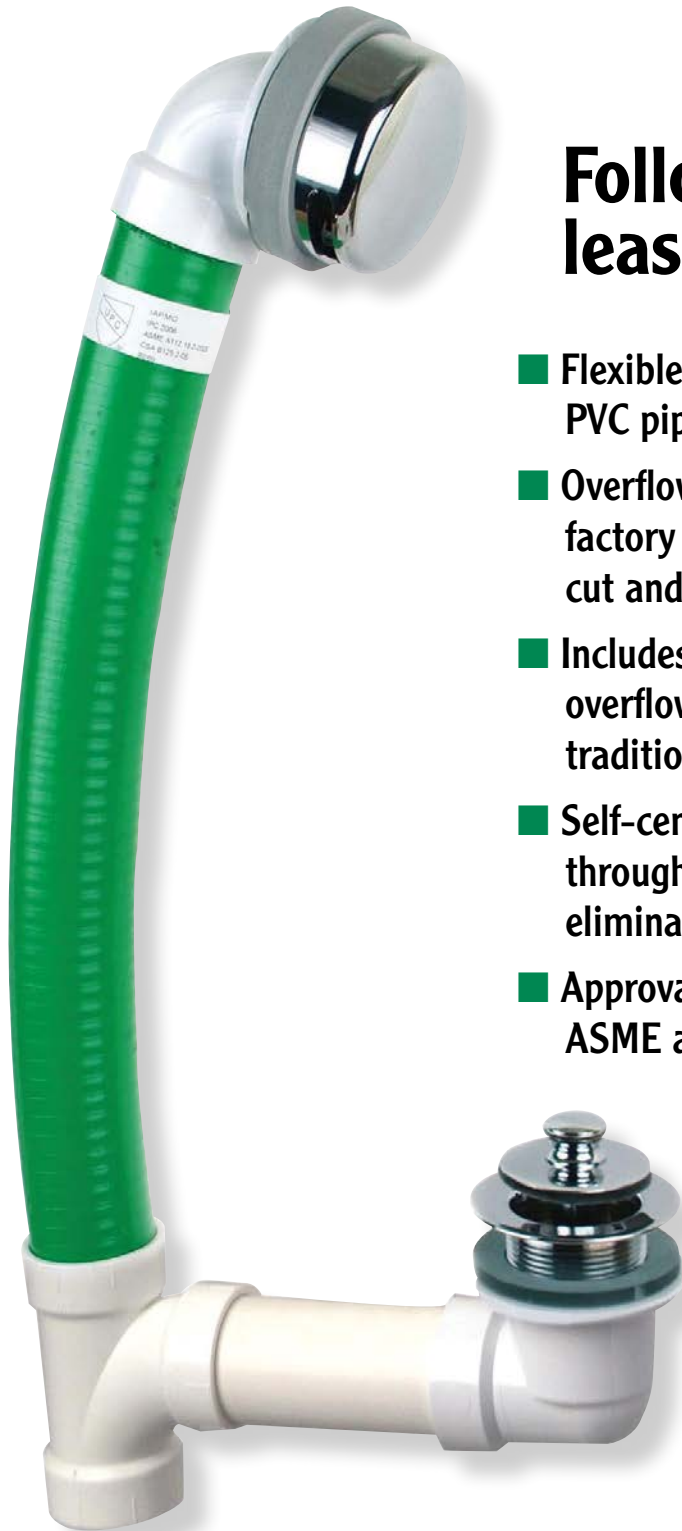

# Watco Flex: The perfect solution for offset drains.

**NO!**

**YES!**

**Say goodbye to difficult, time-consuming drain alignment problems once and for all.**

In new construction, you often find that the tub overflow is not aligned with the roughed-in drain, especially in multifamily buildings with concrete floors. Watco Flex is the solution.

- Watco Flex eliminates the need for multiple fittings and glue joints.
- Watco Flex easily bends to adjust for drain misalignments.
- Watco Flex reduces installation time and labor costs.

**Watco**  
*the bathtub drain*  
**experts!**<sup>™</sup>

## Follow the path of least resistance.

- Flexible PVC tubing bends, unlike rigid PVC pipe.
- Overflow end of the Flex tubing is factory welded. Tee end of Flex can be cut and fit to length.
- Includes high-flow, snap-on Innovator® overflow, having twice the capacity of traditional overflows.
- Self-centering overflow ell extends through tub's overflow hole, eliminating leaks.
- Approvals include UPC, IAPMO, IPC, ASME and CSA.