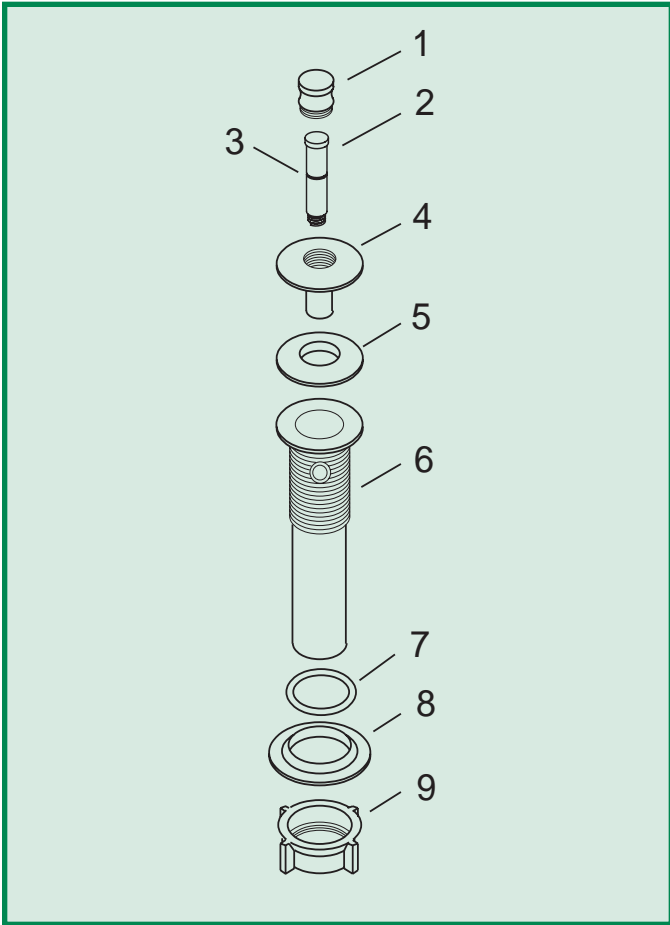

700-PP Series Parts List